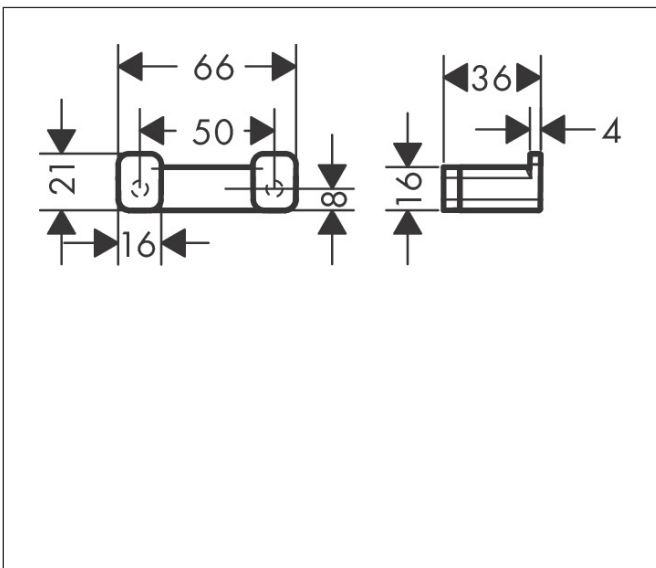

Brand hansgrohe
Art. Name **AddStoris Q** Towel hook double
Art. Nr. 41755700
Surface Matt White

reddot winner 2021

Product picture

Features

- wall-mounted
- material: metal
- with mounting material
- concealed fastening
- drilling distance: 50 mm
- diameter drill hole: 6 mm

Drawing

Technology